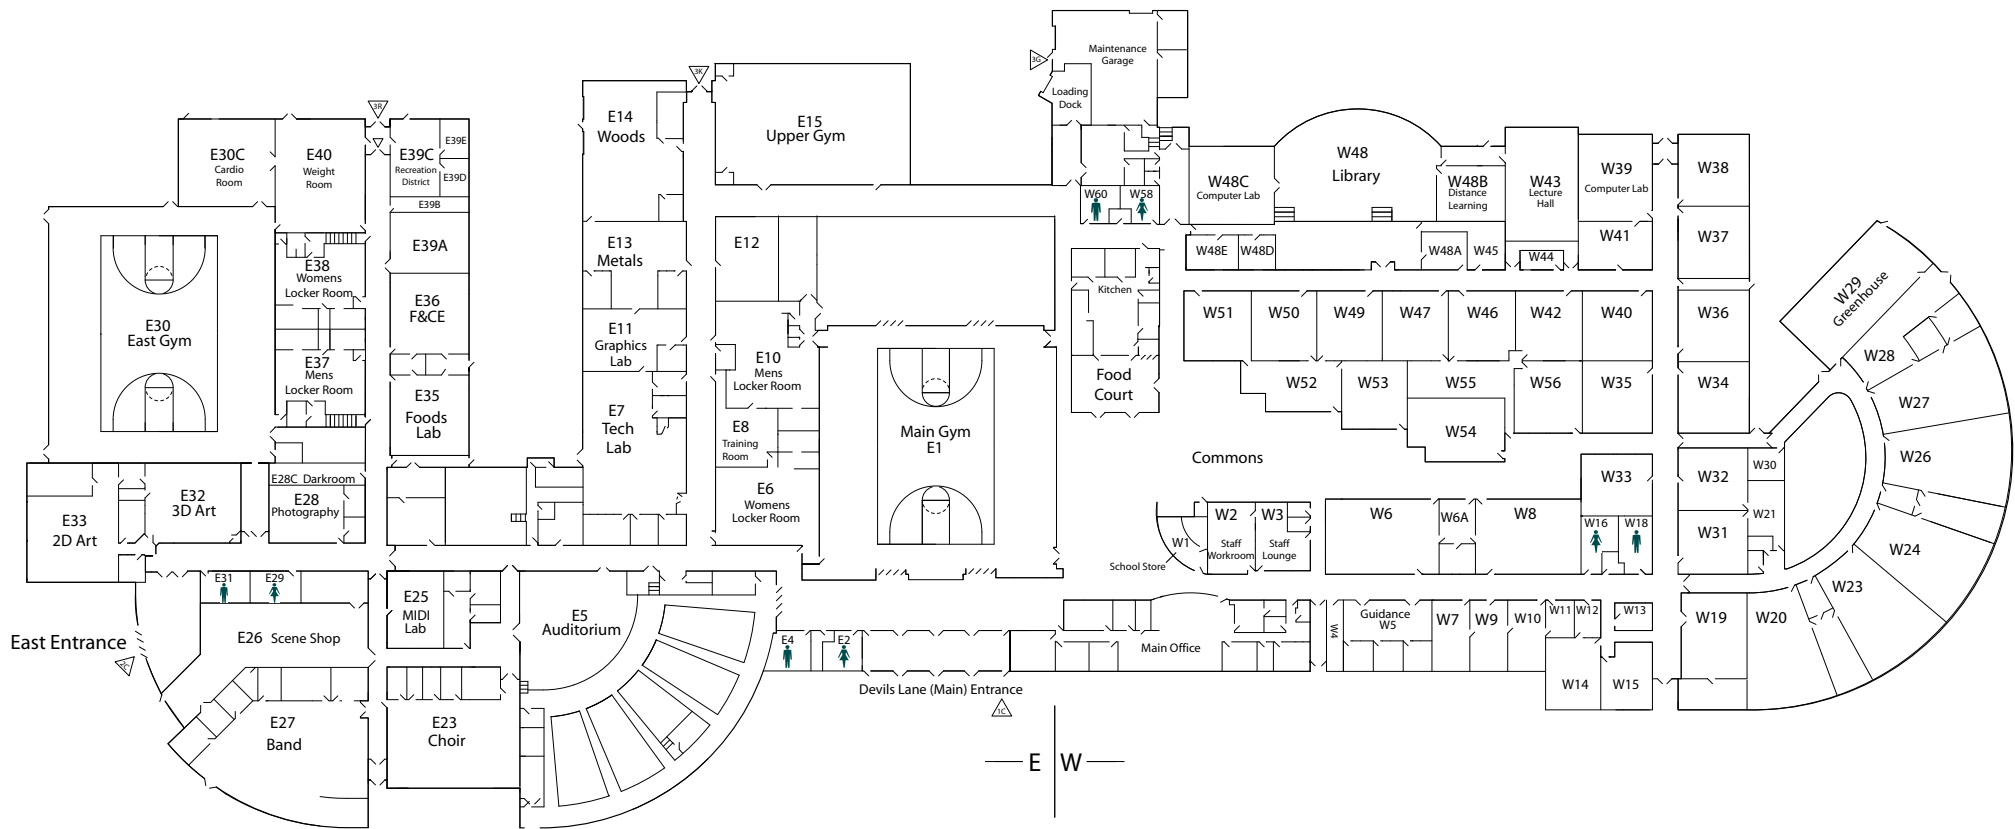

HIGH SCHOOL

Facility Map

LOCKERS	
Number	Location
100-181	Hall from W6 to W15
182-203	Hall by W19
204-368	Hall from W31 to W41
369-455	Hall from Commons to W56
456-588	Hall from E6 to E14
589-709	Hall from E28C to E40